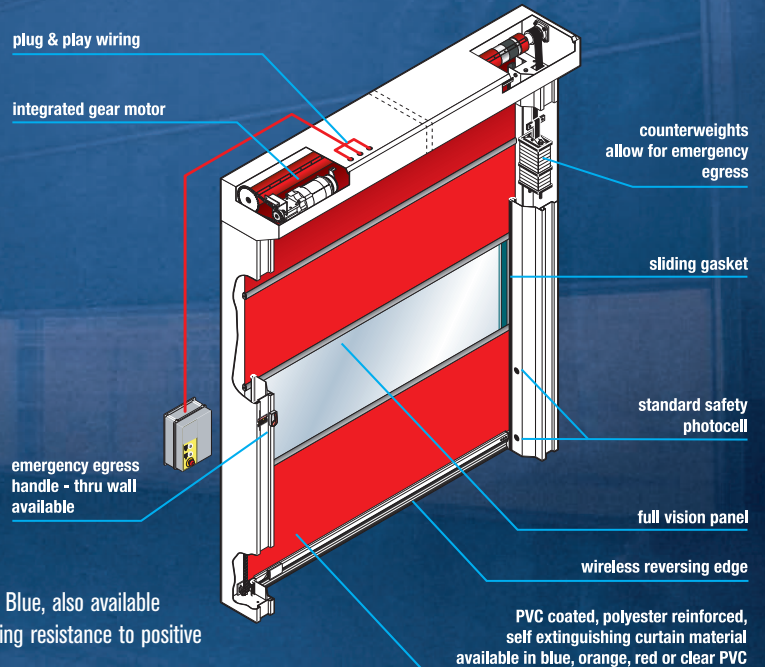

## Door Panel

PVC coated, polyester reinforced, self extinguishing curtain material (Red, Orange or Blue, also available in clear PVC). Modular design connects curtain and vision panels to wind ribs providing resistance to positive and negative pressures (has slide in, slide out panels).

## Safety Systems

Wireless, failsafe self monitoring reversing edge and two fixed photocells are standard.

## Emergency Egress

User friendly egress system requires a "flip of the handle" on the side frame to open any door in the closed position in the event of a power outage. Thru wall option also available.