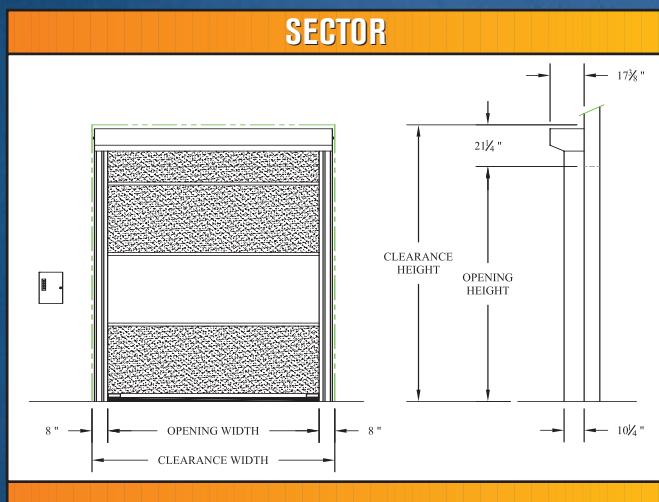

SECTOR

VARIABLE SPEED, WIRELESS SAFETY, EMERGENCY EGRESS.

Variable Speed Drive

Provides for smooth operation and longevity of drive components. Opening speed up to 50 inches per second. No brake adjustments required.

Self Supporting Side Frame

Includes full roll and motor covers. High luster galvanized finish resists corrosion and is long lasting. Compact design fits into tight spaces. Sizes up to 16 x 16.

Breakaway Bottom Beam

Easily resets without any tools or opening of the side columns.

Control Panel

UL, CSA and NEMA 4 in the USA and Canada. Electronic inverter/frequency drive with self test function. Open/partial, open/close push buttons and Estop are standard. Input voltage can easily be changed in the field. Single phase 230 Volt available without up charge.

Door Panel

PVC coated, polyester reinforced, self extinguishing curtain material (Red, Orange or Blue, also available in clear PVC). Modular design connects curtain and vision panels to wind ribs providing resistance to positive and negative pressures (has slide in, slide out panels).

Safety Systems

Wireless, failsafe self monitoring reversing edge and two fixed photocells are standard.

Emergency Egress

User friendly egress system requires a "flip of the handle" on the side frame to open any door in the closed position in the event of a power outage. Thru wall option also available.

Opening speed	Up to 50 ips
Maximum size:	16' x 16'
Max wind resistance	Up to 55/MPH
Type of balancing	Modular counterweights
Type of curtain	PVC coated polyester fabric and transparent PVC panels, inserted into aluminium extrusions
Self-extinguishing class	PVC coated polyester fabric = class 2 transparent PVC = DIN 4102
Reversing edge	Wireless, Failsafe (highly sensitive self-monitoring edge)
Control panel	Electronic inverter control/frequency drive (UL, CSA and NEMA 4 in the USA and Canada)
Activation	Motion Sensors, Floor Loops, Pull Cords, Radio Controls or any device that sends an electrical signal
Curtain colors	Red, orange, blue and clear PVC
Warranty	Two year unlimited cycle warranty on all mechanical and electrical components